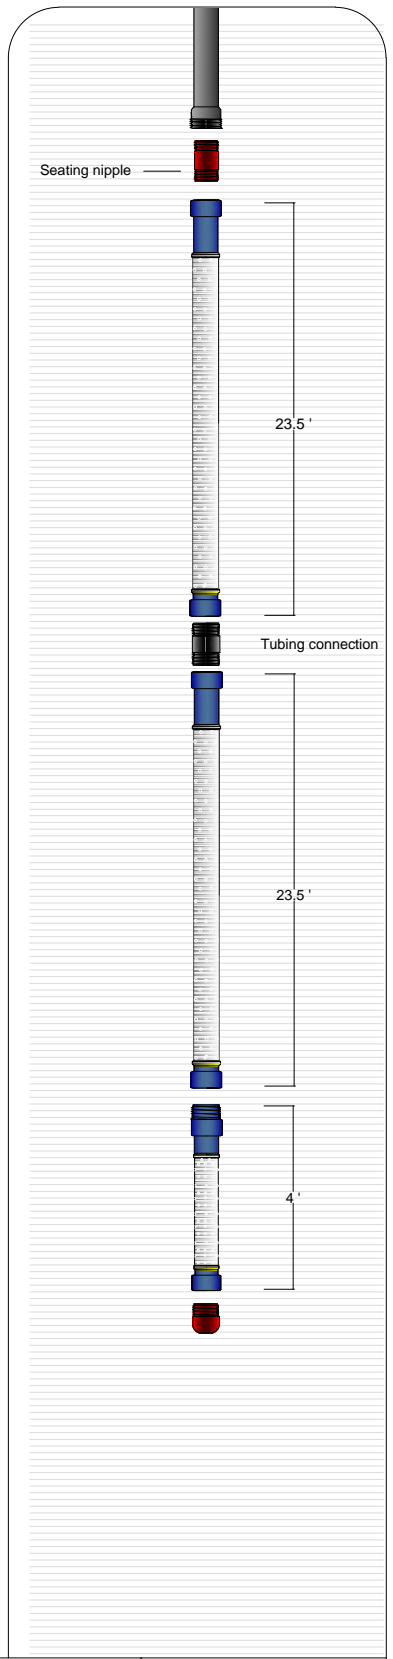

Seating nipple

Tubing Screen

Tubing Screen

Bypass valve

Bull Plug

Perfs

Seating nipple

23.5'

Tubing connection

23.5'

4'

Company :
 Field:
 Well:
 Config. 6.5 / Tubing Screen (2)- Bypass Valve - Bull Plug.

ODESSA
SEPARATOR, INC.

Phone: +1 (432) 580-7111
 Fax: +1 (432) 333-2015
 1612 Viceroy • Odessa, TX 79763, US
 ggonzalez@odessaseparator.com