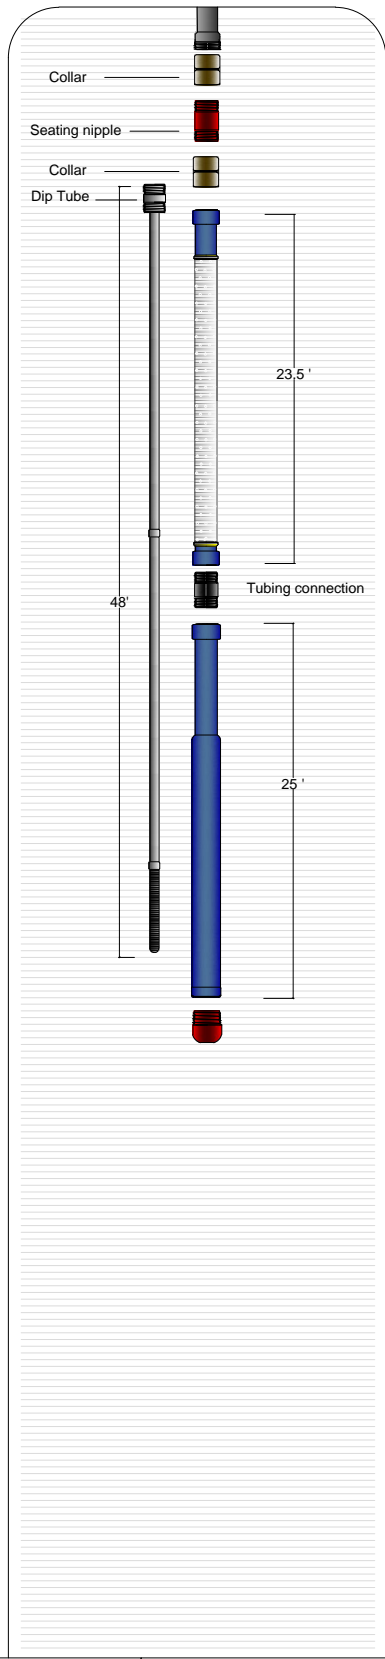

Collar
 Seating nipple
 Collar
 Tubing Screen
 Perfs
 Body

Super Gas & Sand Shield

Collar
 Seating nipple
 Collar
 Dip Tube
 48'

23.5'
 Tubing connection
 25'

Company:
 Field:
 Well:

Config. 4.1 / Super Gas & Sand Shield with 48 ft - Bull Plug